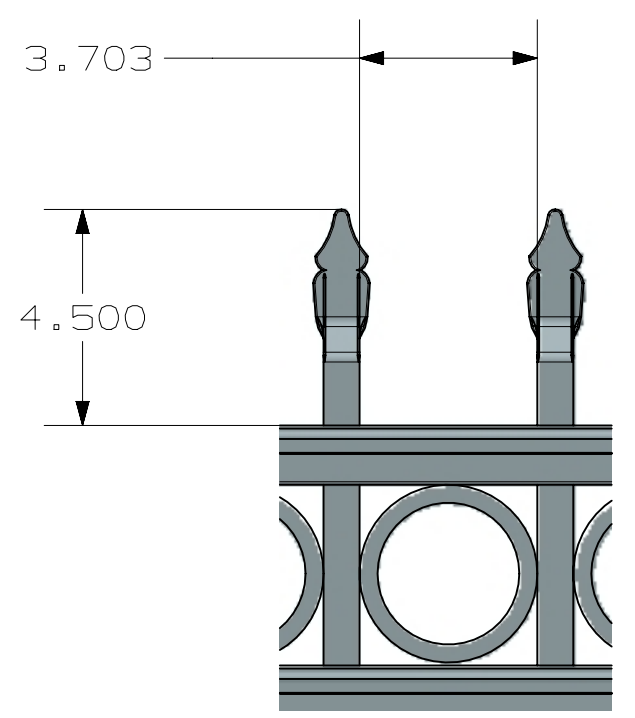

TOLERANCE	TAPE MEASURE ±1/16"	CALIPER ±.010"	DRAWING APPROVED	BOM ENTERED	ALLOY
OVERRIDDEN					COMMENTS

REV	NOTES
-----	-------

3/4" x 3/4" x .055"  
COMMERCIAL PICKET

- POST OPTIONS
- 2" X 2" X .080 WALL
  - 2" X 2" X .125 WALL
  - 2.5" X 2.5" X .100 WALL
  - 3" X 3" X .125 WALL

HEIGHT	A
3'	21"
3 1/2'	27"
4'	33"
4 1/2'	39"
5'	45"
6'	76"

INSIDE OF POST WIDTH	
NOMINAL	ACTUAL
4'	46.5"
6'	70.5"
8'	94.5"

ULTRA ALUMINUM MANUFACTURING, INC  
2124 GRAND COMMERCE DR. HOWELL, MI 48855  
PHONE (800) 656-4420 FAX (800) 643-7426