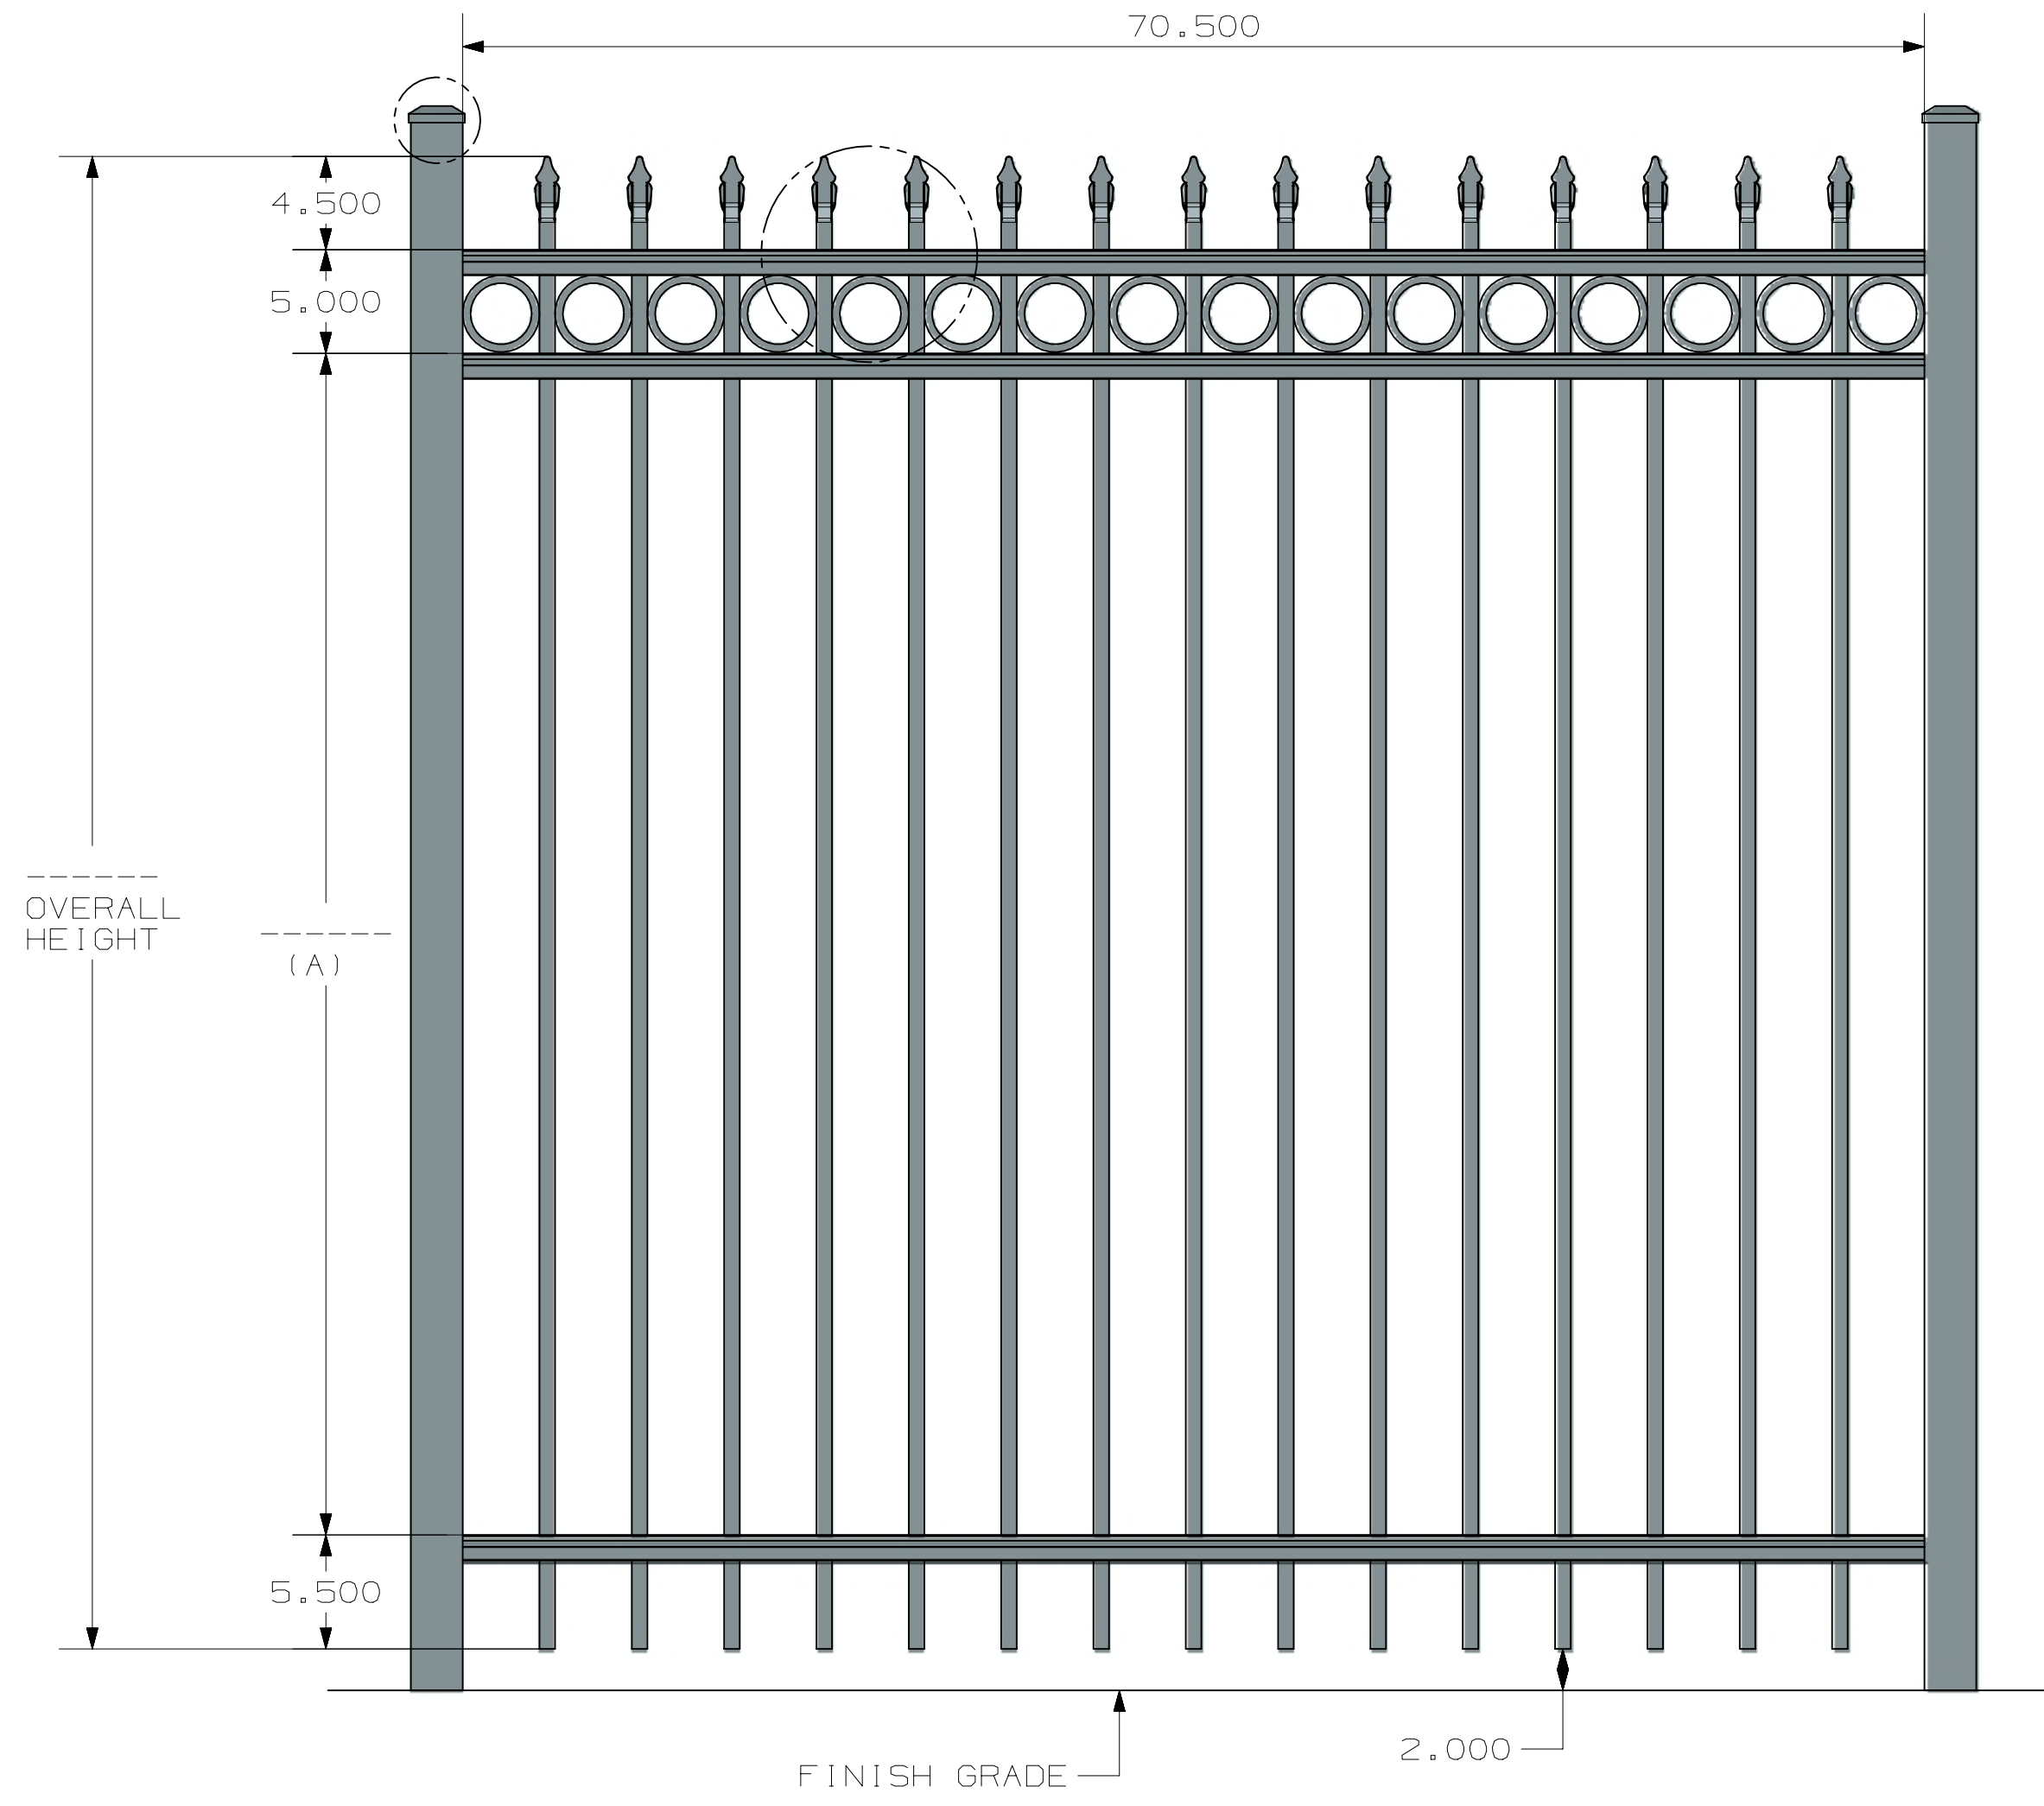

TOLERANCE	TAPE MEASURE ±1/16"	CALIPER ±.010"	DRAWING APPROVED	BOM ENTERED	ALLOY
OVERRIDDEN					COMMENTS

REV	NOTES
-----	-------

3/4" x 3/4" x .055"  
COMMERCIAL PICKET

- POST OPTIONS
- 2" X 2" X .080 WALL
  - 2" X 2" X .125 WALL
  - 2.5" X 2.5" X .100 WALL
  - 3" X 3" X .125 WALL

HEIGHT	A
3'	21"
3 1/2'	27"
4'	33"
4 1/2'	39"
5'	45"
6'	76"

INSIDE OF POST WIDTH	
NOMINAL	ACTUAL
4'	46.5"
6'	70.5"
8'	94.5"

ULTRA ALUMINUM MANUFACTURING, INC  
2124 GRAND COMMERCE DR. HOWELL, MI 48855  
PHONE (800) 656-4420 FAX (800) 643-7426

	DATE	12-7-2023
	REV	1
	SHEET	1 OF 1

UAF-100 SPEAR TOP  
STD BOTTOM  
COMMERCIAL SHOP DRAWING  
CIRCLES  
3-RAIL

UAS-100 STD BOTTOM COMMERCIAL SPEAR TOP CIRCLE 6X6 3 RAIL

Signature™

**ULTRA**®  
LOUVERED PRIVACY