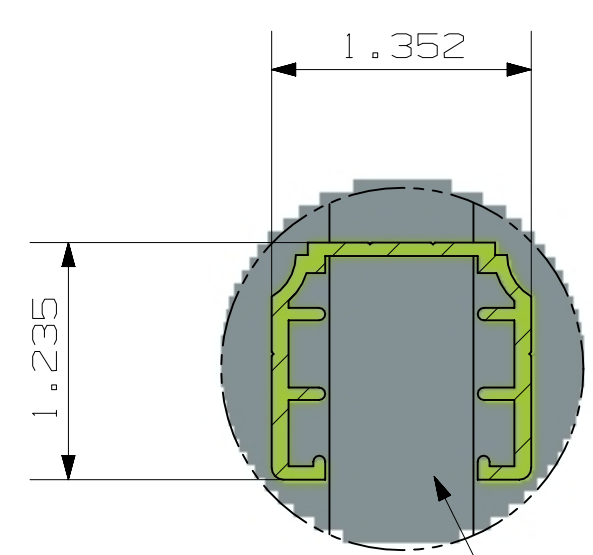

TOLERANCE	TAPE MEASURE ±1/16"	CALIPER ±.010"	DRAWING APPROVED	BOM ENTERED	ALLOY
OVERRIDDEN					COMMENTS

REV	NOTES
-----	-------

3/4" x 3/4" x .055"  
COMMERCIAL PICKET

- POST OPTIONS
- 2" X 2" X .080 WALL
  - 2" X 2" X .125 WALL
  - 2.5" X 2.5" X .100 WALL
  - 3" X 3" X .125 WALL

HEIGHT	A
3'	21"
3 1/2'	27"
4'	33"
4 1/2'	39"
5'	45"
6'	76"

INSIDE OF POST WIDTH	
NOMINAL	ACTUAL
4'	46.5"
6'	70.5"
8'	94.5"

ULTRA ALUMINUM MANUFACTURING, INC  
2124 GRAND COMMERCE DR. HOWELL, MI 48855  
PHONE (800) 656-4420 FAX (800) 643-7426

	DATE	12-7-2023
	REV	1
	SHEET	1 OF 1

UAF-100 SPEAR TOP  
STD BOTTOM  
COMMERCIAL SHOP DRAWING  
CIRCLES  
3-RAIL

UAS-100 STD BOTTOM COMMERCIAL SPEAR TOP CIRCLE 6X6 3 RAIL

Signature™

**ULTRA**®  
LOUVERED PRIVACY