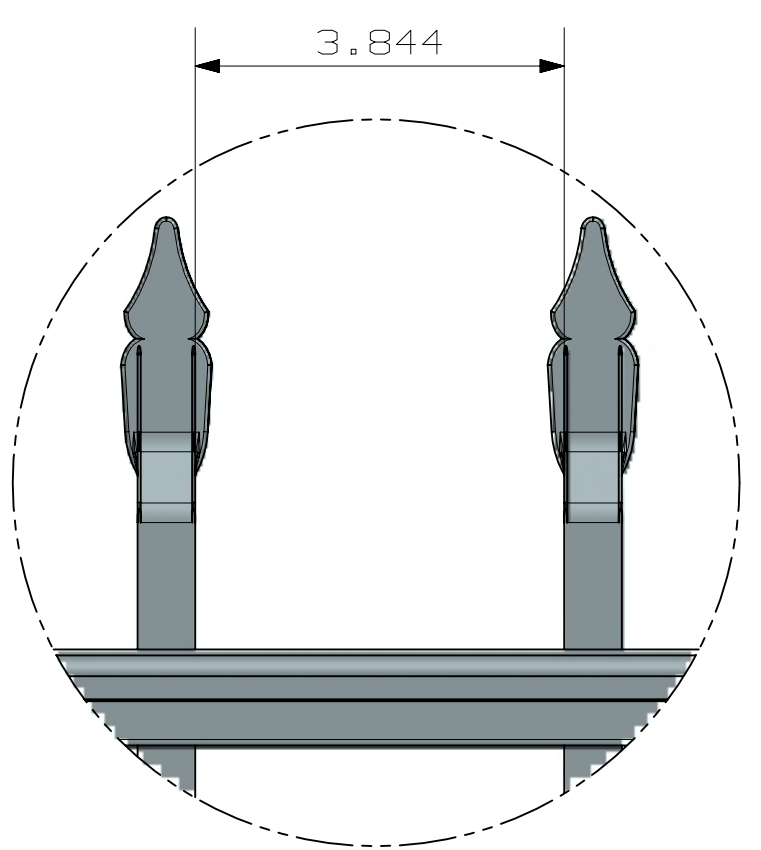

TOLERANCE	TAPE MEASURE ±1/16"	CALIPER ±.010"	DRAWING APPROVED	BOM ENTERED	ALLOY
OVERRIDDEN					COMMENTS

REV	NOTES
-----	-------

HEIGHT	(A)
3'	26"
3 1/2'	32"
4'	38"

INSIDE OF POST WIDTH	
NOMINAL	ACTUAL
5'	61.6875"
6'	70.5"