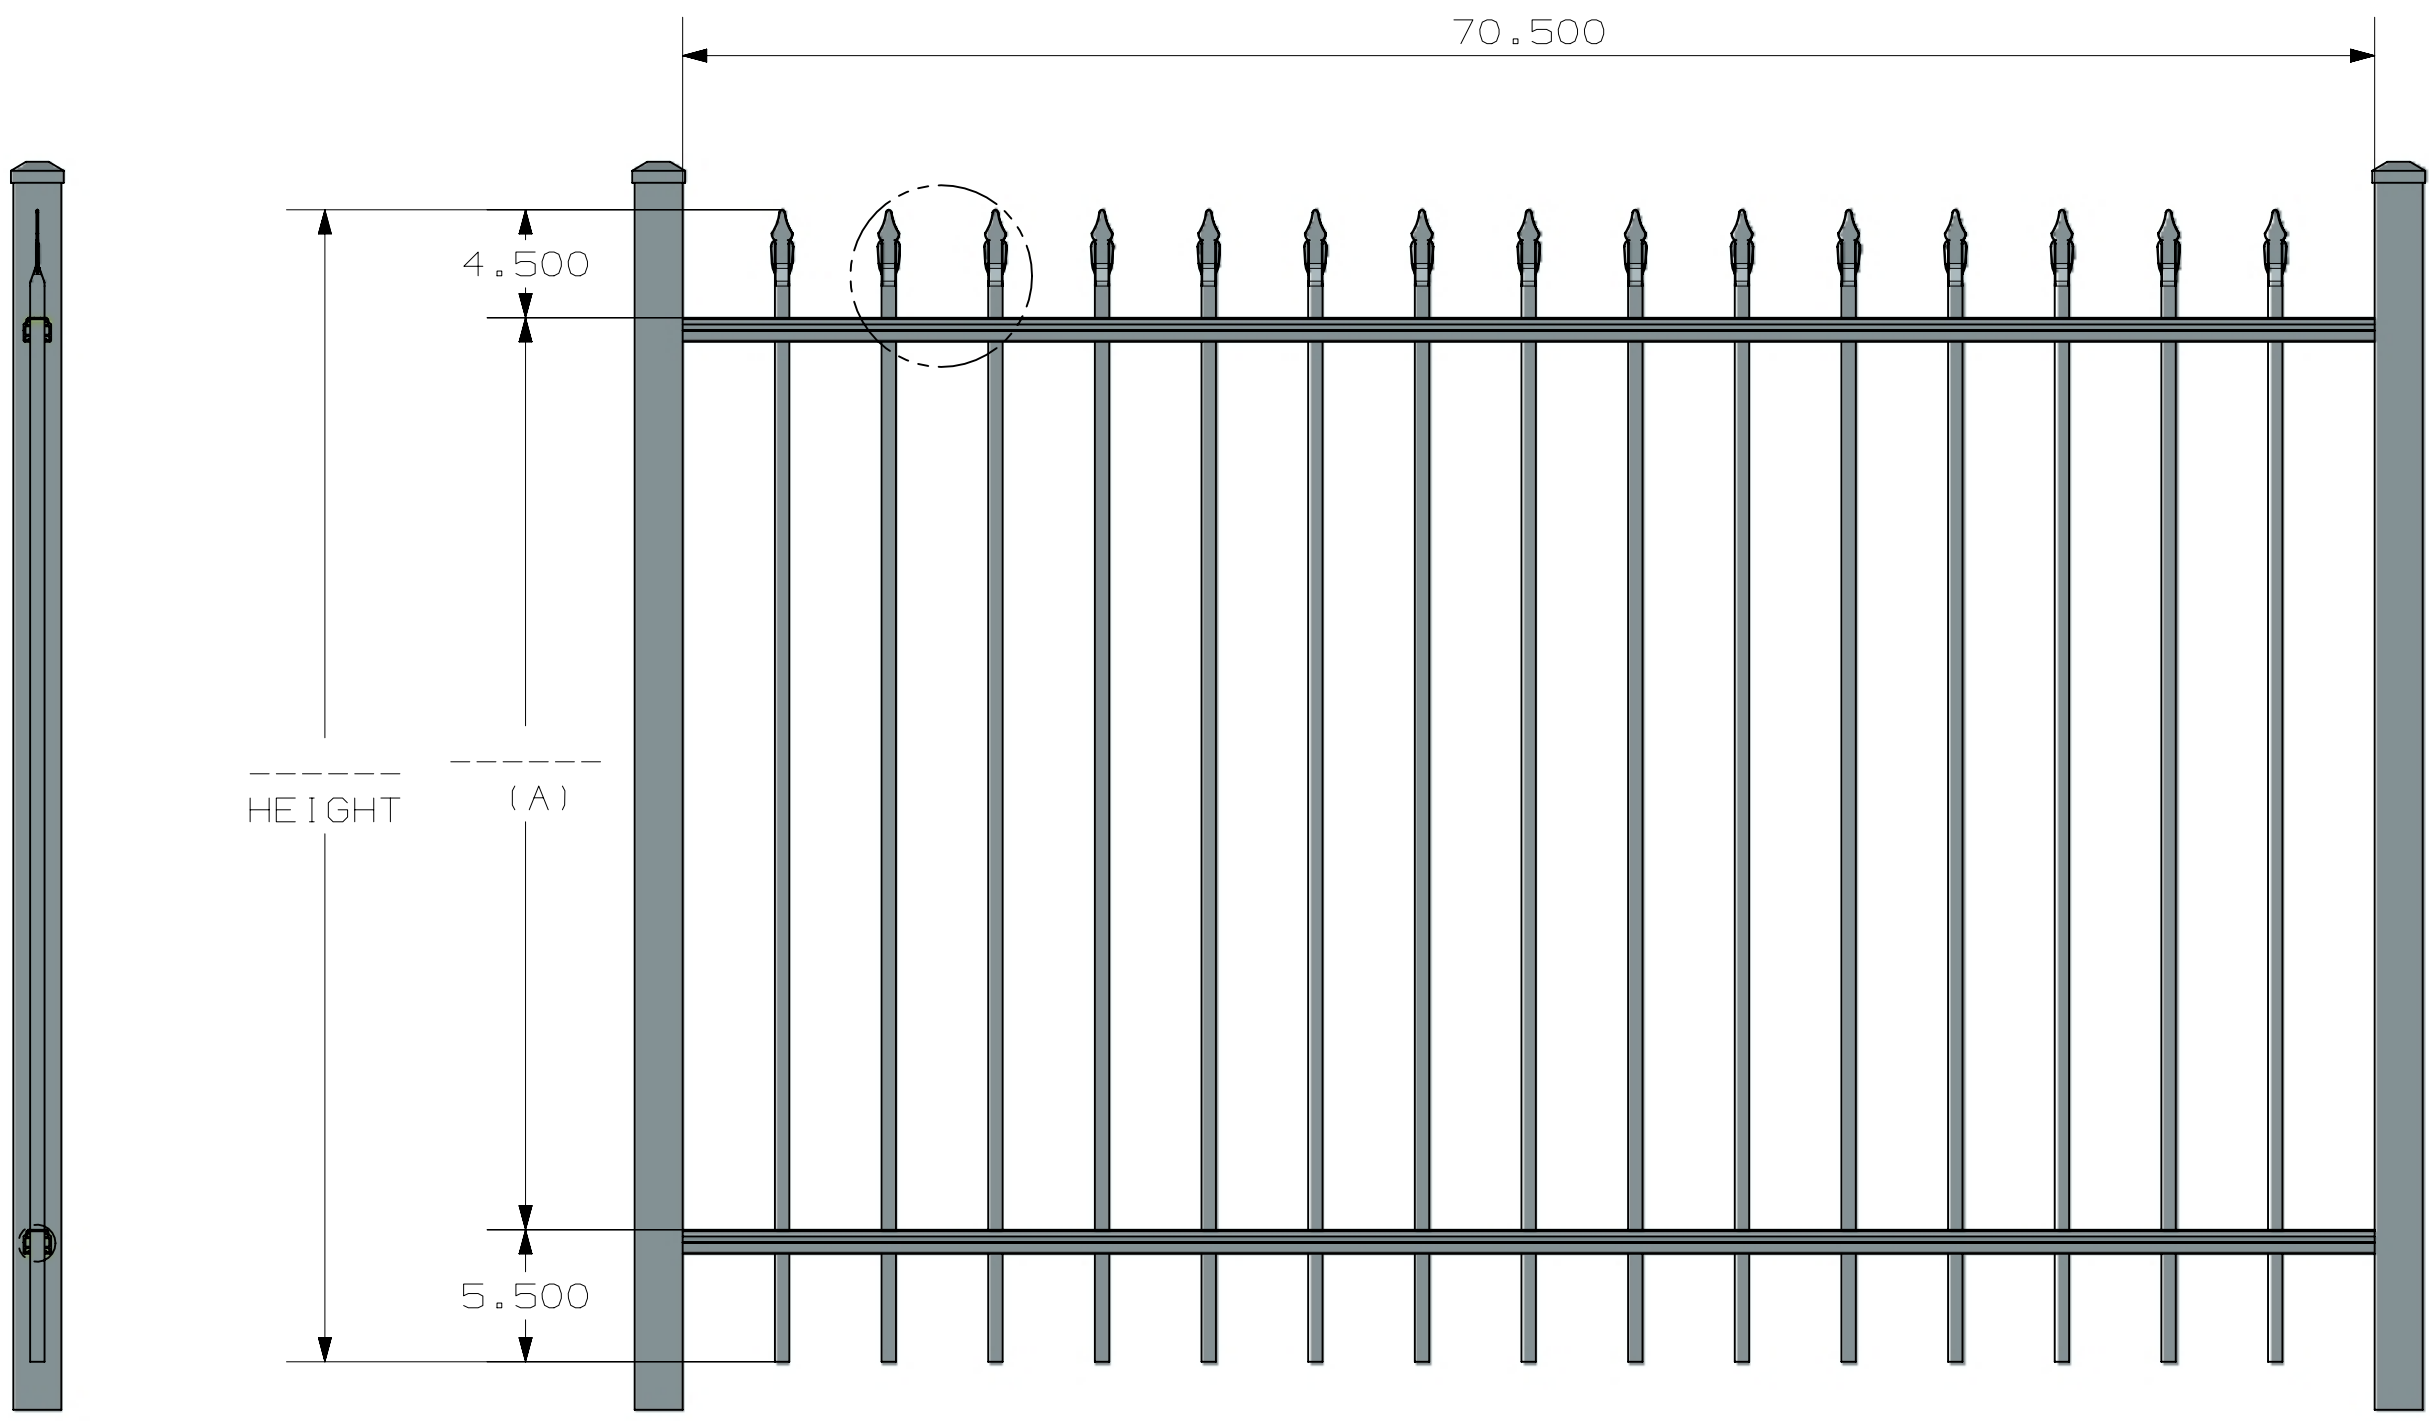

TOLERANCE	TAPE MEASURE ±1/16"	CALIPER ±.010"	DRAWING APPROVED	BOM ENTERED	ALLOY
OVERRIDDEN					COMMENTS

REV	NOTES
-----	-------

HEIGHT	(A)
3'	26"
3 1/2'	32"
4'	38"

INSIDE OF POST WIDTH	
NOMINAL	ACTUAL
5'	61.6875"
6'	70.5"

UAS-100 SPEAR TOP STD BOTTOM RESIDENTIAL 6X4 2-RAIL

Signature™

ULTRA®
LOUVERED PRIVACY

ULTRAMAX®

Defender™

ULTRA®
VINYL PRIVACY

Estate Collection

ULTRA®
ALUMINUM PRIVACY