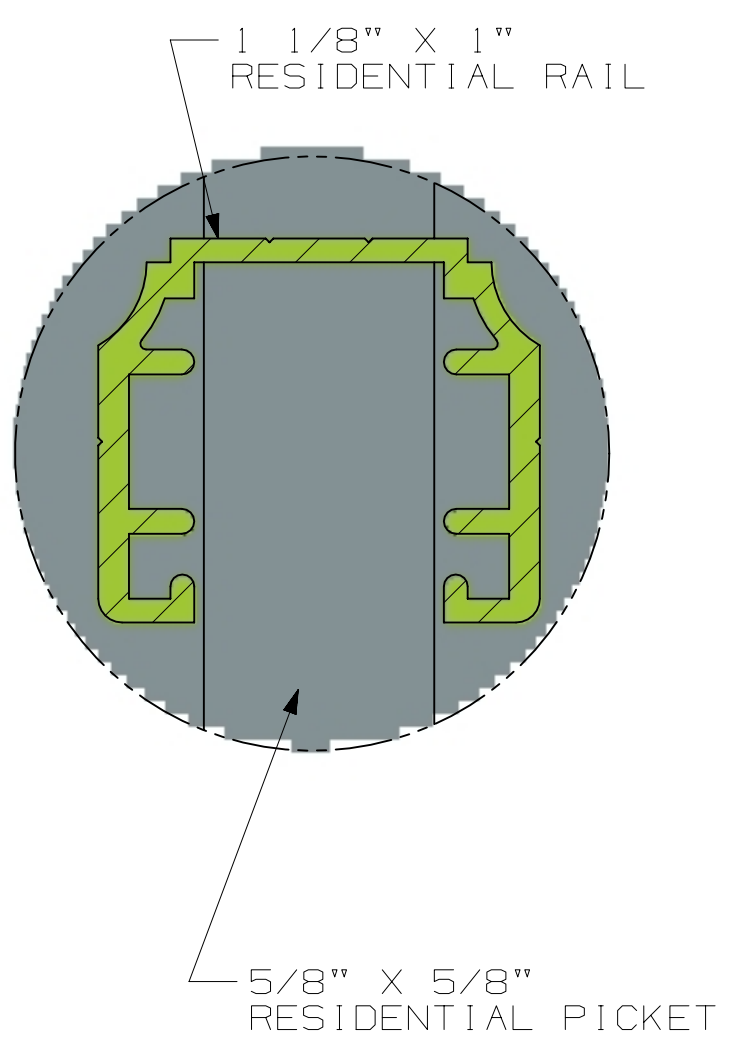

TOLERANCE	TAPE MEASURE ±1/16"	CALIPER ±.010"	DRAWING APPROVED	BOM ENTERED	ALLOY
OVERRIDDEN					COMMENTS

REV	NOTES
-----	-------

HEIGHT	(A)
3'	26"
3 1/2'	32"
4'	38"

INSIDE OF POST WIDTH	
NOMINAL	ACTUAL
5'	61.6875"
6'	70.5"