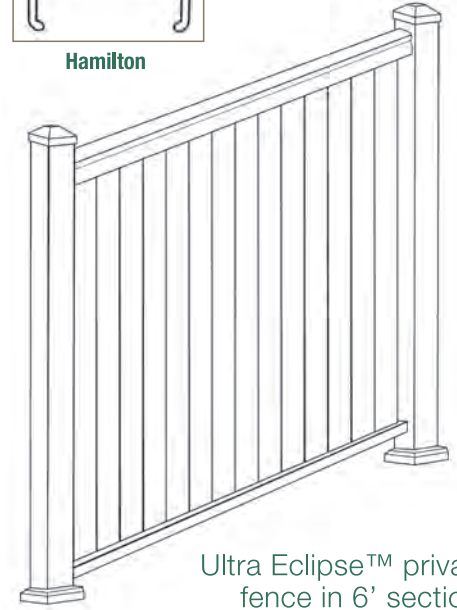

Eclipse™ Privacy Fence by Ultra

Take it to the limit.

eclipse™
Privacy Fence by Ultra

We push everything to the edge.

The ultimate in heavy-duty, low-maintenance privacy and security for any residential, commercial or industrial application. Eclipse™ Privacy Fence is offered in 6' wide by 4', 5' and 6' high sections, with four top rail profiles to choose from. Manufactured with Ultrum™ alloy, with a minimum strength of 35,000 psi, Eclipse is strong as steel, but will never rust.

Colors shown represent an approximate comparison and may vary slightly from actual product color.

Railing Profiles

Jefferson

Franklin

Hamilton

Madison

Ultra Eclipse™ privacy fence in 6' sections

Consists of: 3/4" x 5" x .080 T&G Boards, 3" or 4" square post (including cap), and your choice of top rail profiles