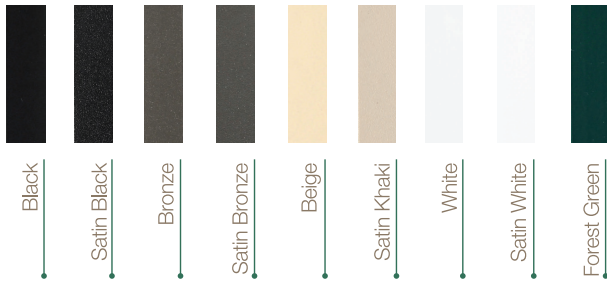

Eclipse™ Privacy Fence by Ultra

Take it to the limit.

eclipse™
Privacy Fence by Ultra

We push everything to the edge.

The ultimate in heavy-duty, low-maintenance privacy and security for any residential, commercial or industrial application. Eclipse™ Privacy Fence is offered in 6' wide by 4', 5' and 6' high sections, with four top rail profiles to choose from. Manufactured with Ultrum™ alloy, with a minimum strength of 35,000 psi, Eclipse is strong as steel, but will never rust.

All components of your Ultra Eclipse™ privacy fence are color-matched.

All colors are applied with a special Powercoat™ finish to resist harsh weather and heat. Custom colors are available with a modest upcharge.

Colors shown represent an approximate comparison and may vary slightly from actual product color.

Railing Profiles

Jefferson

Franklin

Hamilton

Madison

Ultra Eclipse™ privacy fence in 6' sections

Consists of: 3/4" x 5" x .080 T&G Boards, 3" or 4" square post (including cap), and your choice of top rail profiles