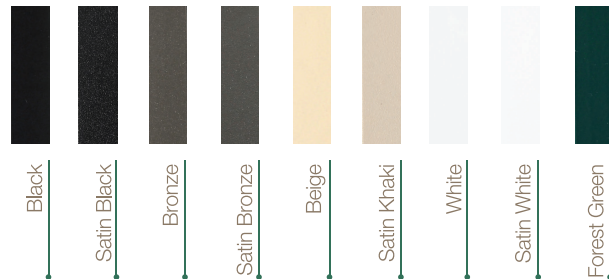

**We push everything to the edge.**

Railing Profiles

Franklin

Jefferson

Hamilton

Madison

All components of your Signature™ Railing are color-matched.

All colors are applied with a special Powercoat™ finish to resist harsh weather and heat. Custom colors are available with a modest upcharge.