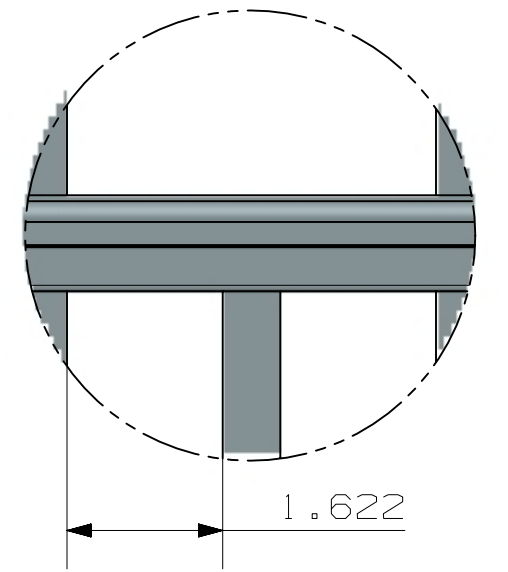

TOLERANCE	TAPE MEASURE ±1/16"	CALIPER ±.010"	DRAWING APPROVED	BOM ENTERED	ALLOY
OVERRIDDEN					COMMENTS

REV	NOTES
-----	-------

HEIGHT	(A)
3'	20"
3 1/2'	26"
4'	32"
4 1/2'	38"
5'	44"

INSIDE OF POST WIDTH	
NOMINAL	ACTUAL
5'	61.6875"
6'	70.5"
7'	83.875"