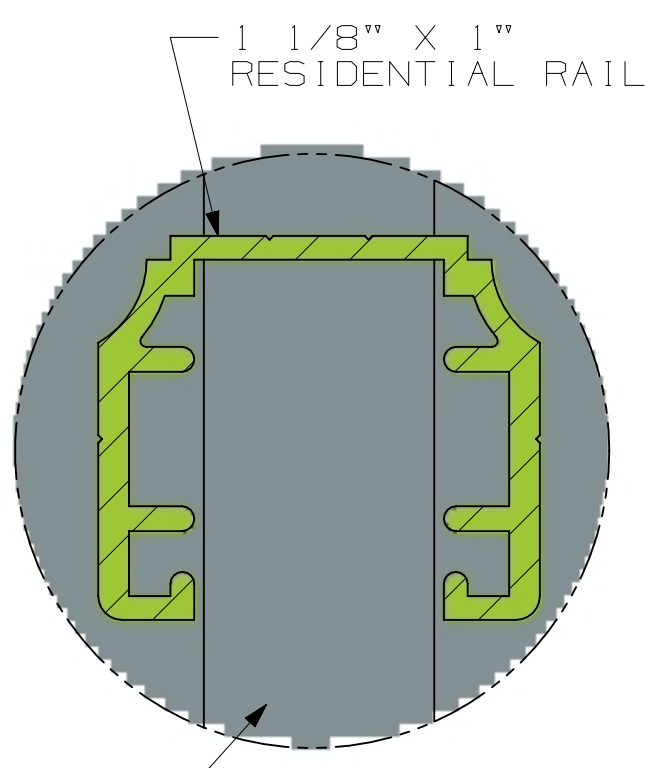

TOLERANCE	TAPE MEASURE ±1/16"	CALIPER ±.010"	DRAWING APPROVED	BOM ENTERED	ALLOY
OVERRIDDEN					COMMENTS

REV	NOTES
-----	-------

HEIGHT	(A)
3'	20"
3 1/2'	26"
4'	32"
4 1/2'	38"
5'	44"

INSIDE OF POST WIDTH	
NOMINAL	ACTUAL
5'	61.6875"
6'	70.5"
7'	83.875"