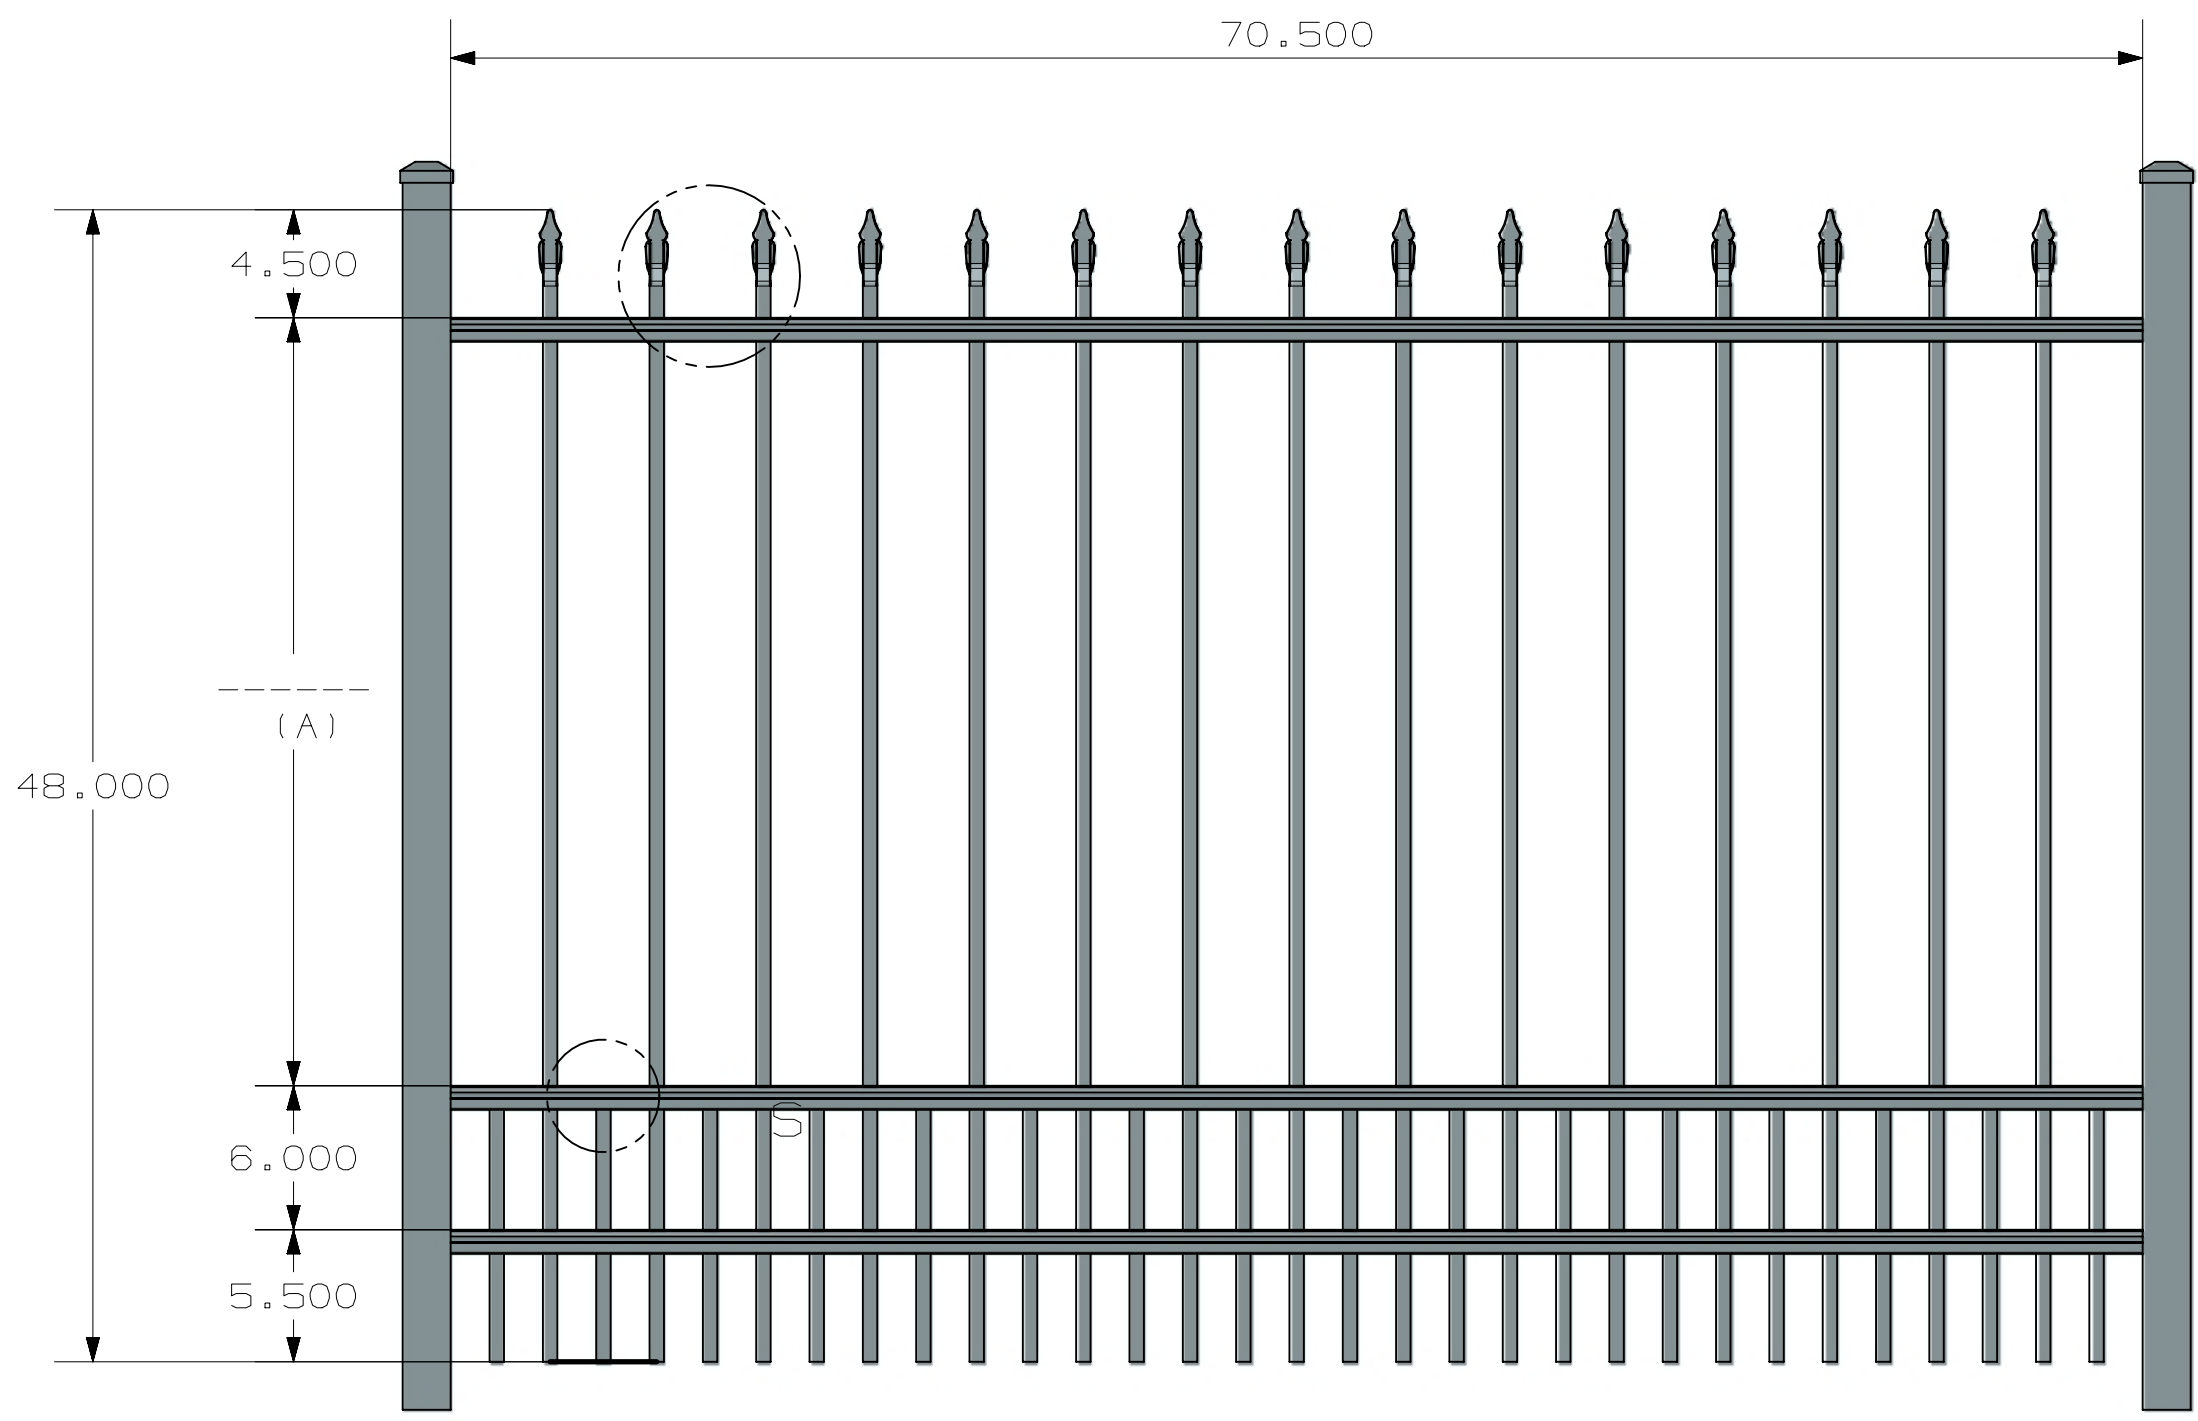

TOLERANCE	TAPE MEASURE ±1/16"	CALIPER ±.010"	DRAWING APPROVED	BOM ENTERED	ALLOY
OVERRIDDEN					COMMENTS

REV	NOTES
-----	-------

HEIGHT	(A)
3'	20"
3 1/2'	26"
4'	32"
4 1/2'	38"
5'	44"

INSIDE OF POST WIDTH	
NOMINAL	ACTUAL
5'	61.6875"
6'	70.5"
7'	83.875"

UAS-100 SPEAR TOP STD BOTTOM RESIDENTIAL 6X4 SHORT FLAT 3-RAIL

Signature™

ULTRA®
LOUVERED PRIVACY

ULTRAMAX®

Defender™

ULTRA®
VINYL PRIVACY

Estate Collection

ULTRA®
ALUMINUM PRIVACY