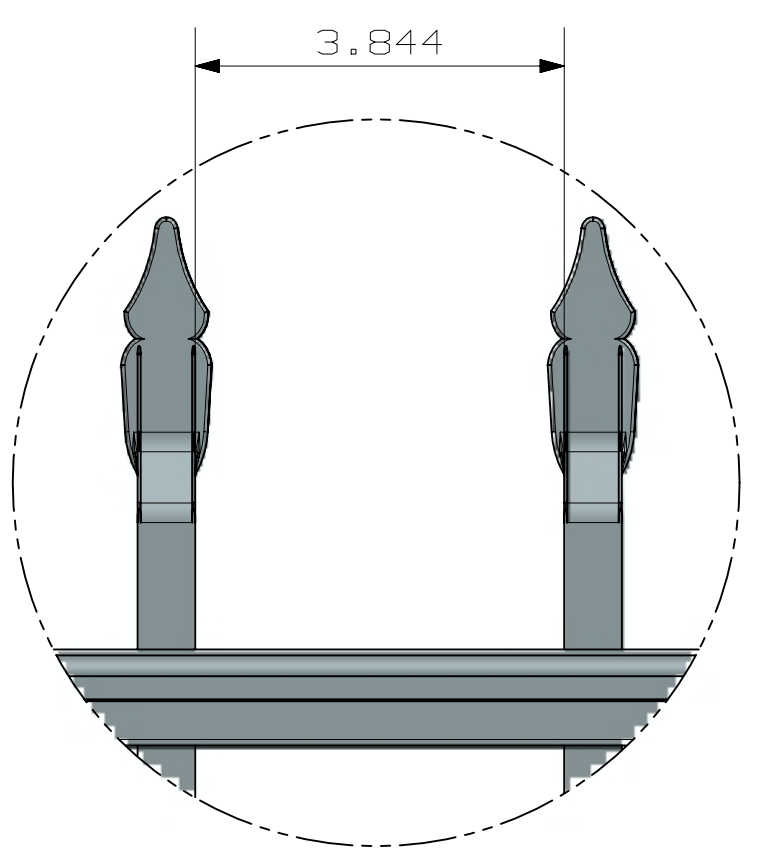

TOLERANCE	TAPE MEASURE ±1/16"	CALIPER ±.010"	DRAWING APPROVED	BOM ENTERED	ALLOY
OVERRIDDEN					COMMENTS

REV	NOTES
-----	-------

HEIGHT	(A)
3'	20"
3 1/2'	26"
4'	32"
4 1/2'	38"
5'	44"

INSIDE OF POST WIDTH	
NOMINAL	ACTUAL
5'	61.6875"
6'	70.5"
7'	83.875"